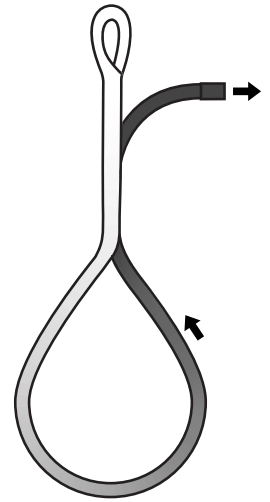

Whoopie Slings

Features & Benefits

- Constructed from Sterling Rope's 12-strand Hollow Braid.
- Coated for abrasion resistance.
- Available in 4 diameters – 12.7 mm, 15.9 mm, 19.1 mm, and 22.2 mm.
- Features options of Notch hard-coated anodized rigging thimbles or Notch SafeBloc.
- Creates a versatile, broad-ranging rigging solution across multiple applications.
- Assembled in-house by our expert Rope Logic splicers.

ITEM #	DIAMETER	LENGTH	WLL 5:1 (KG)	HARDWARE	COLOUR	UPC
RIGG-RLOG-0014	12.7 mm	1.5 m	1091	None	Purple	5056519900688
RIGG-RLOG-0015	12.7 mm	1.5 m	1091	20 mm Ring	Purple	5056519900695
RIGG-RLOG-0016	15.9 mm	3 m	1727	None	Blue	5056519900701
RIGG-RLOG-0017	19.1 mm	3 m	2364	None	Pink	5056519900718
RIGG-RLOG-0018	19.1 mm	3 m	2364	SafeBloc	Pink	5056519900725
RIGG-RLOG-0019	19.1 mm	3 m	2364	28 mm Ring	Pink	5056519900732
RIGG-RLOG-0020	22.2 mm	3 m	3545	None	Green	5056519900749