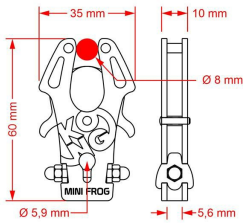

CARABINERS / CONNECTORS

MINI FROG

NEW

MINIATURIZED VERSION

Miniaturized version of the famous FROG connector, it maintains the same opening functions of gates with automatic closure.

Suitable for making leashes, suspension systems of professional cameras, tool lanyards, etc...

ITEM CODES

Item	Standards	Material	Colour	◀▶ (kN)	⬆️ (kN)	↻ (kN)	⚖️ (g)	Shape	A (mm)	B (mm)	C (mm)	D (mm)	E (mm)	Sleeve
7250XONNOKK	/	Alu alloy	Black	/	/	/	20	Special	60	35	/	/	8	Without sleeve

Copyright © KONG spa | P.IVA 00703180166
 Via XXV Aprile, 4 23804 Monte Marenzo (LC) Italy | Tel. +39 0341 630506